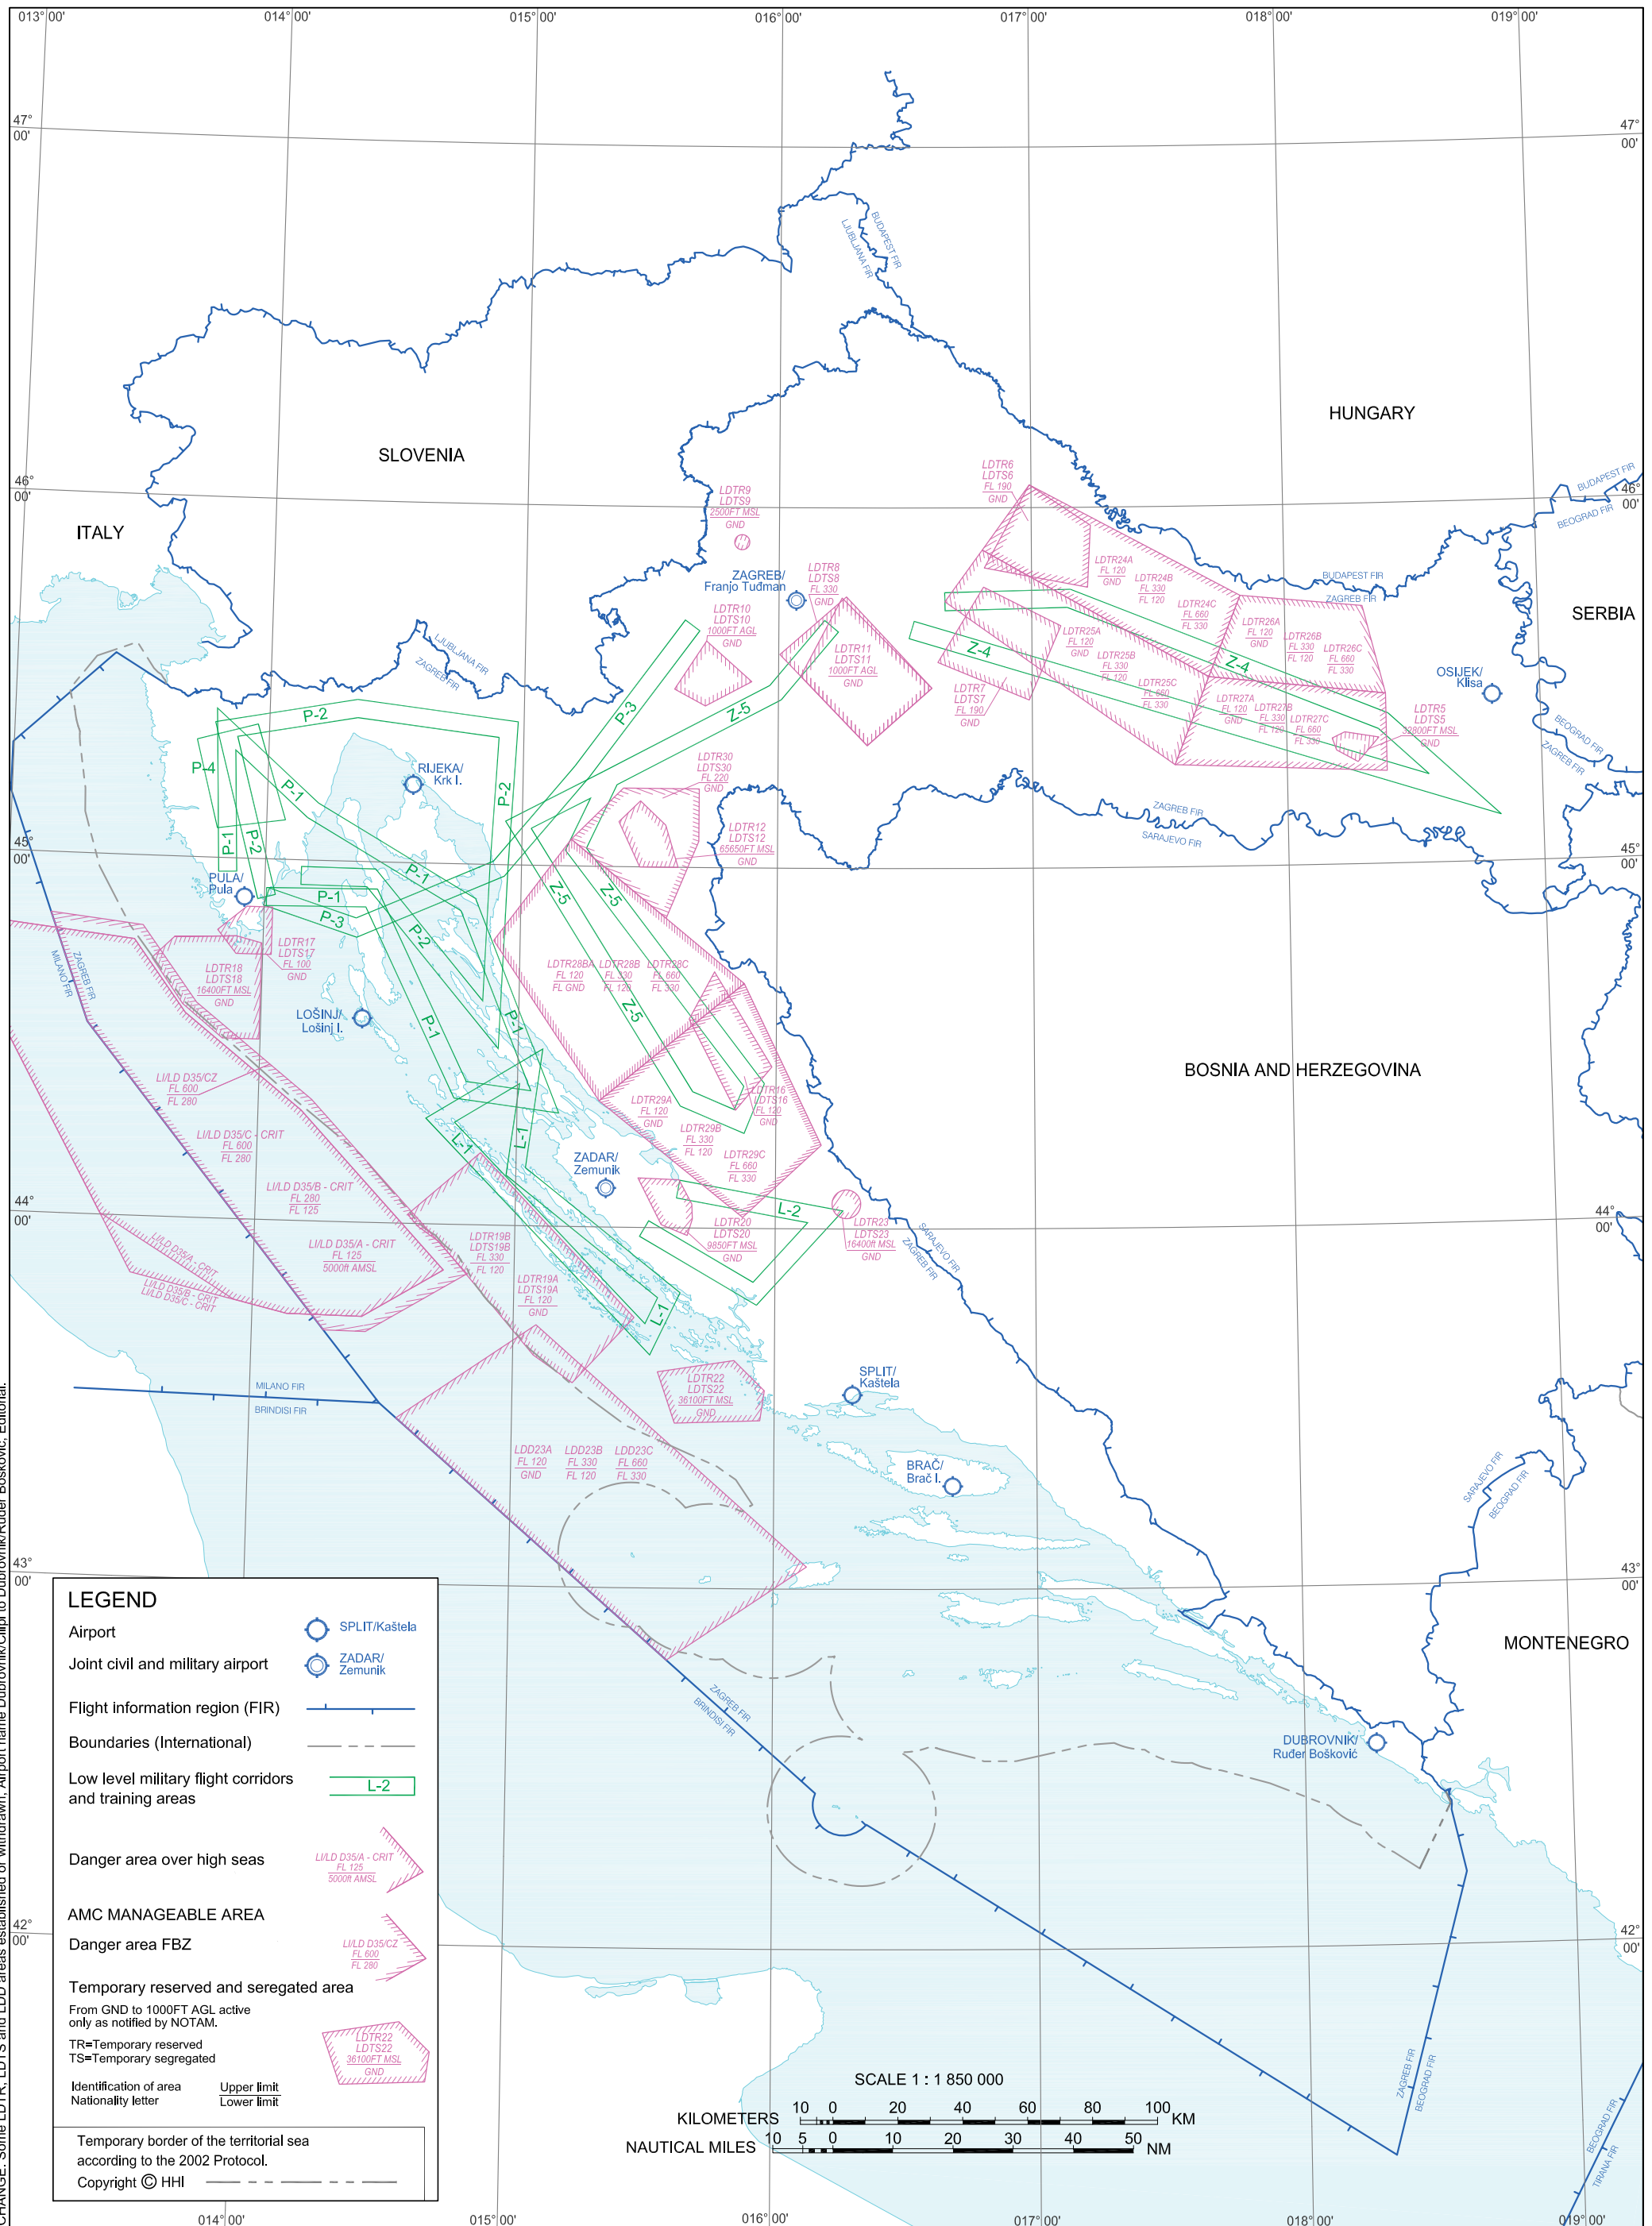

MILITARY EXERCISE AND TRAINING AREAS, TRA AND TSA - INDEX CHART

CHANGE: Some LDTR, LDTS and LDD areas established or withdrawn; Airport name Dubrovnik/Čitipi to Dubrovnik/Ruder Bošković; Editorial.

**OVA STRANICA JE NAMJERNO OSTAVLJENA PRAZNA  
THIS PAGE INTENTIONALLY LEFT BLANK**