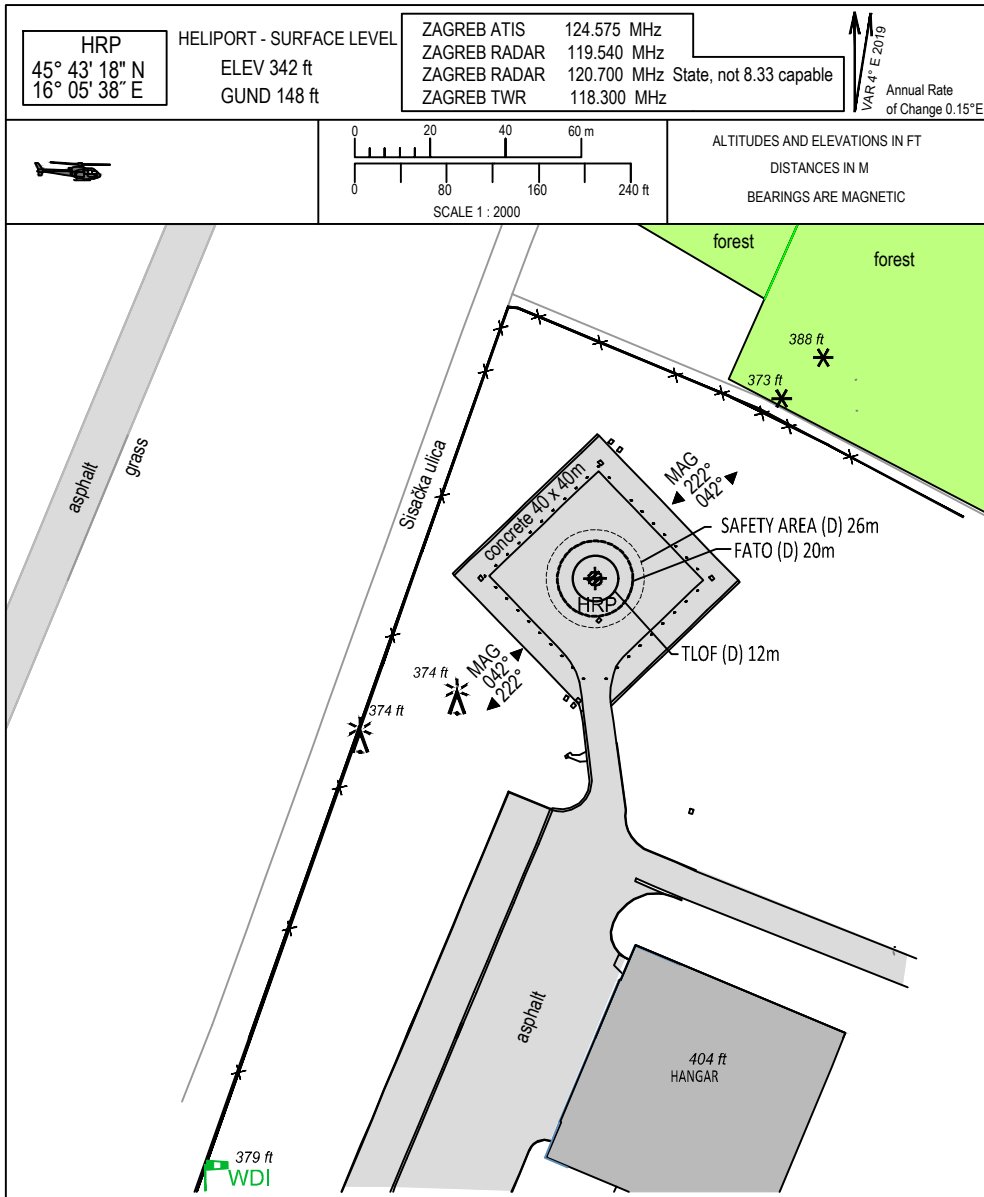

HELIPORT CHART

VELIKA GORICA / Zrakoplovno-tehnički centar

CHANGE: NEW CHART

FATO	TLOF (m)	FATO (m)	SAFETY AREA (m)	BRG (MAG)	SLOPE (%)	Declared distances (m)			Strength and surface
						TODAH	RTODAH	LDAH	
THR 04	D=12.00	D=20.00	D=26.00	042° / 222°	1	26.00	26.00	26.00	ASPH-CONC 10t MTOM
THR 22				222° / 042°	0				