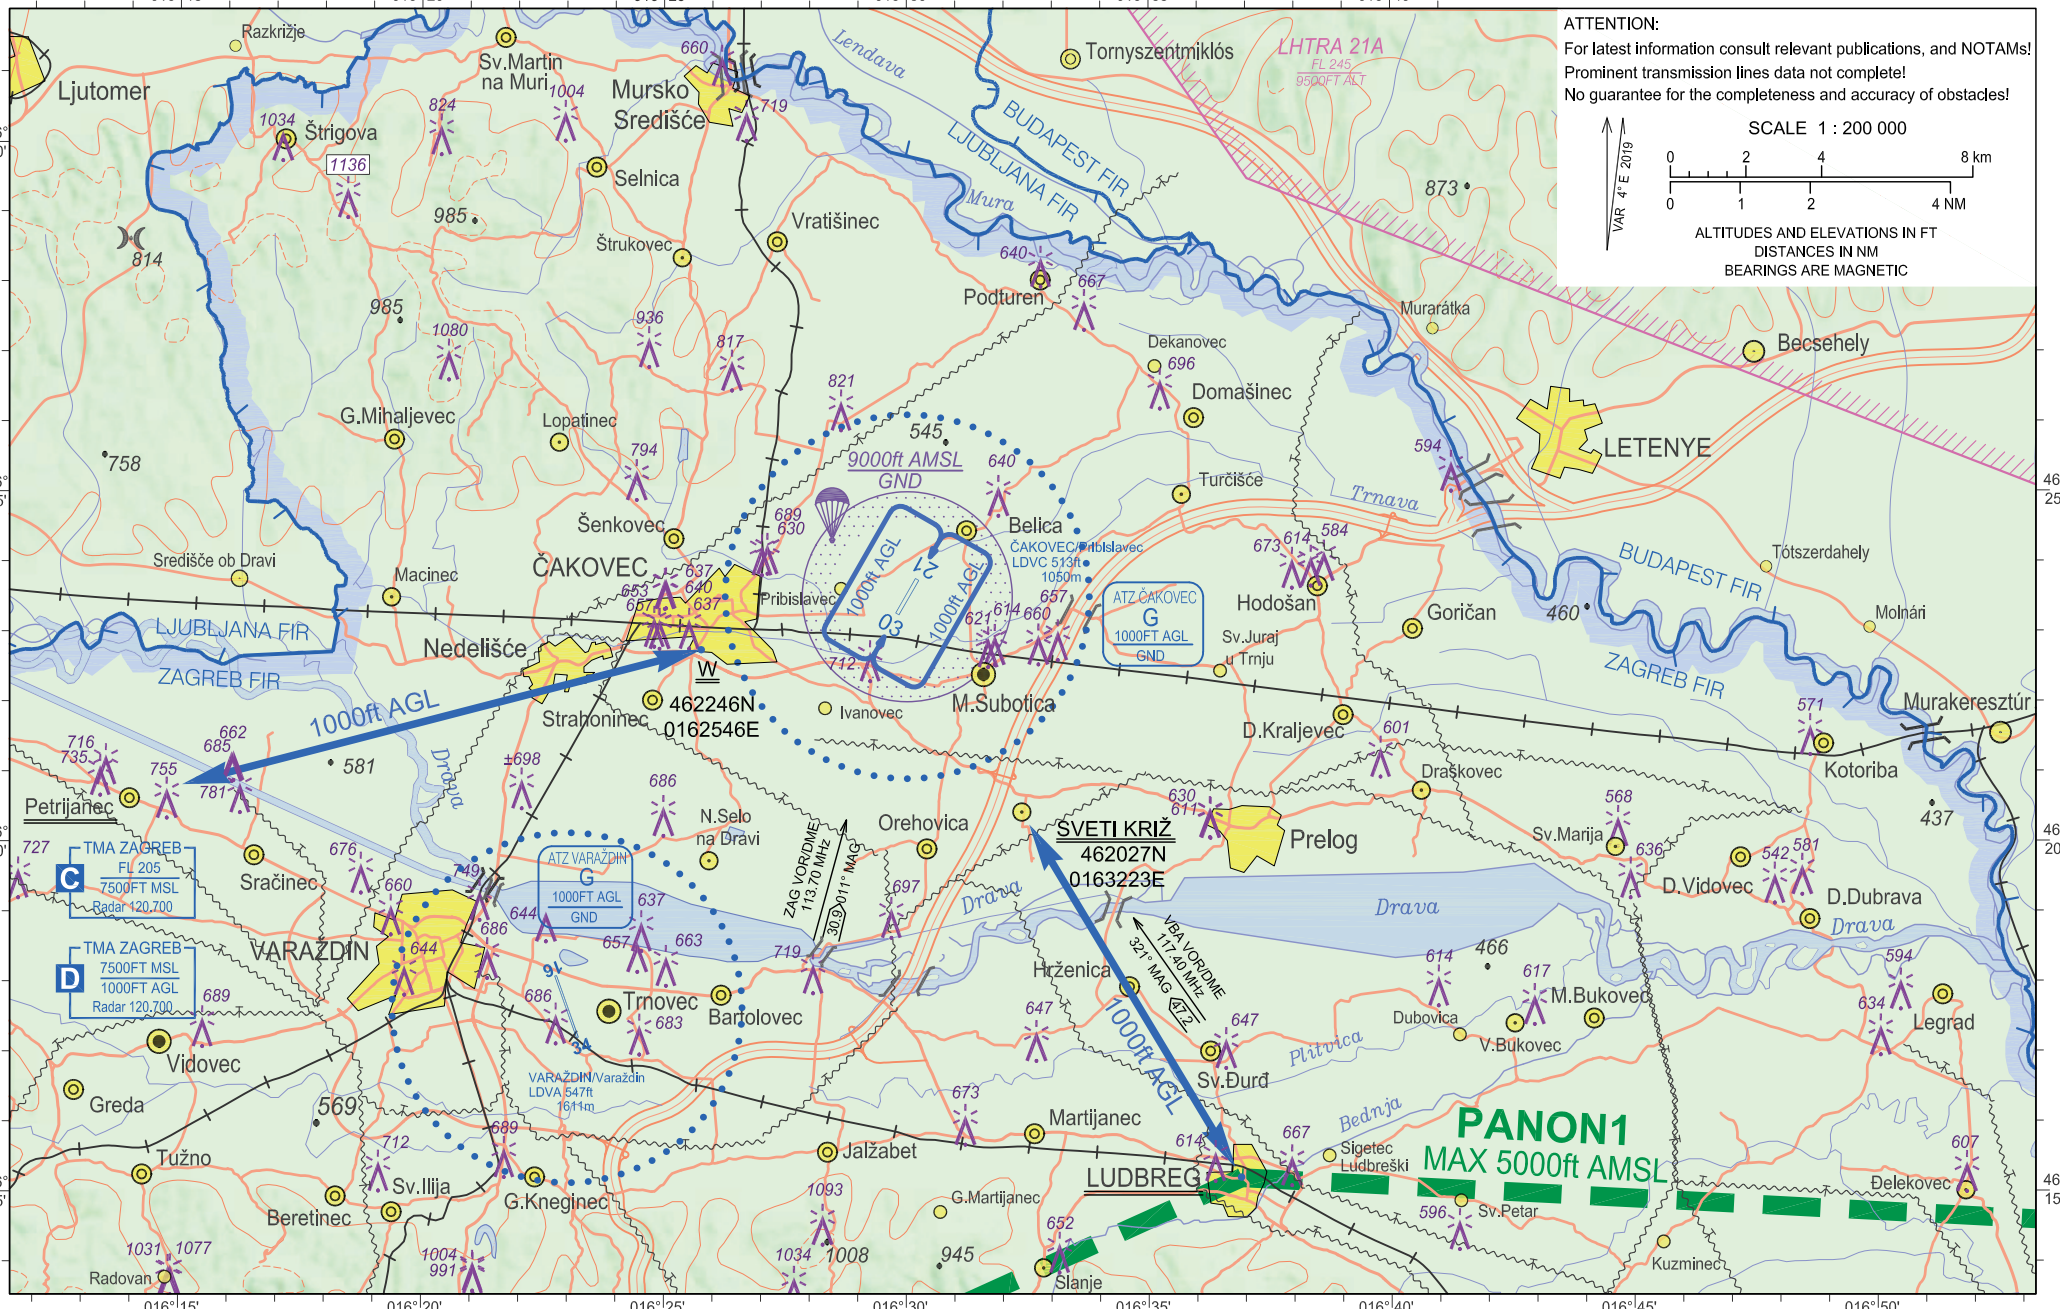

VISUAL APPROACH CHART

ČAKOVEC / Pribislavec
CROATIA

5 km E from Čakovec

AD ELEV 513 ft

ARP
46° 23' 32" N
016° 30' 01" E

ZAGREB RADAR 120.700 MHz
FIS ZAGREB 135.050 MHz
ČAKOVEC RADIO 123.500 MHz

ATTENTION:
For latest information consult relevant publications, and NOTAMS!
Prominent transmission lines data not complete!
No guarantee for the completeness and accuracy of obstacles!

CHANGE: TMA Zagreb class of airspace; Magnetic variation; VBA VOR/DME and ZAG VOR/DME bearings updated; Obstacles updated; ATZ Varaždin added; LDVA added; VAR NDB withdrawn; Čakovec and Zagorje paragliding areas withdrawn; Editorial